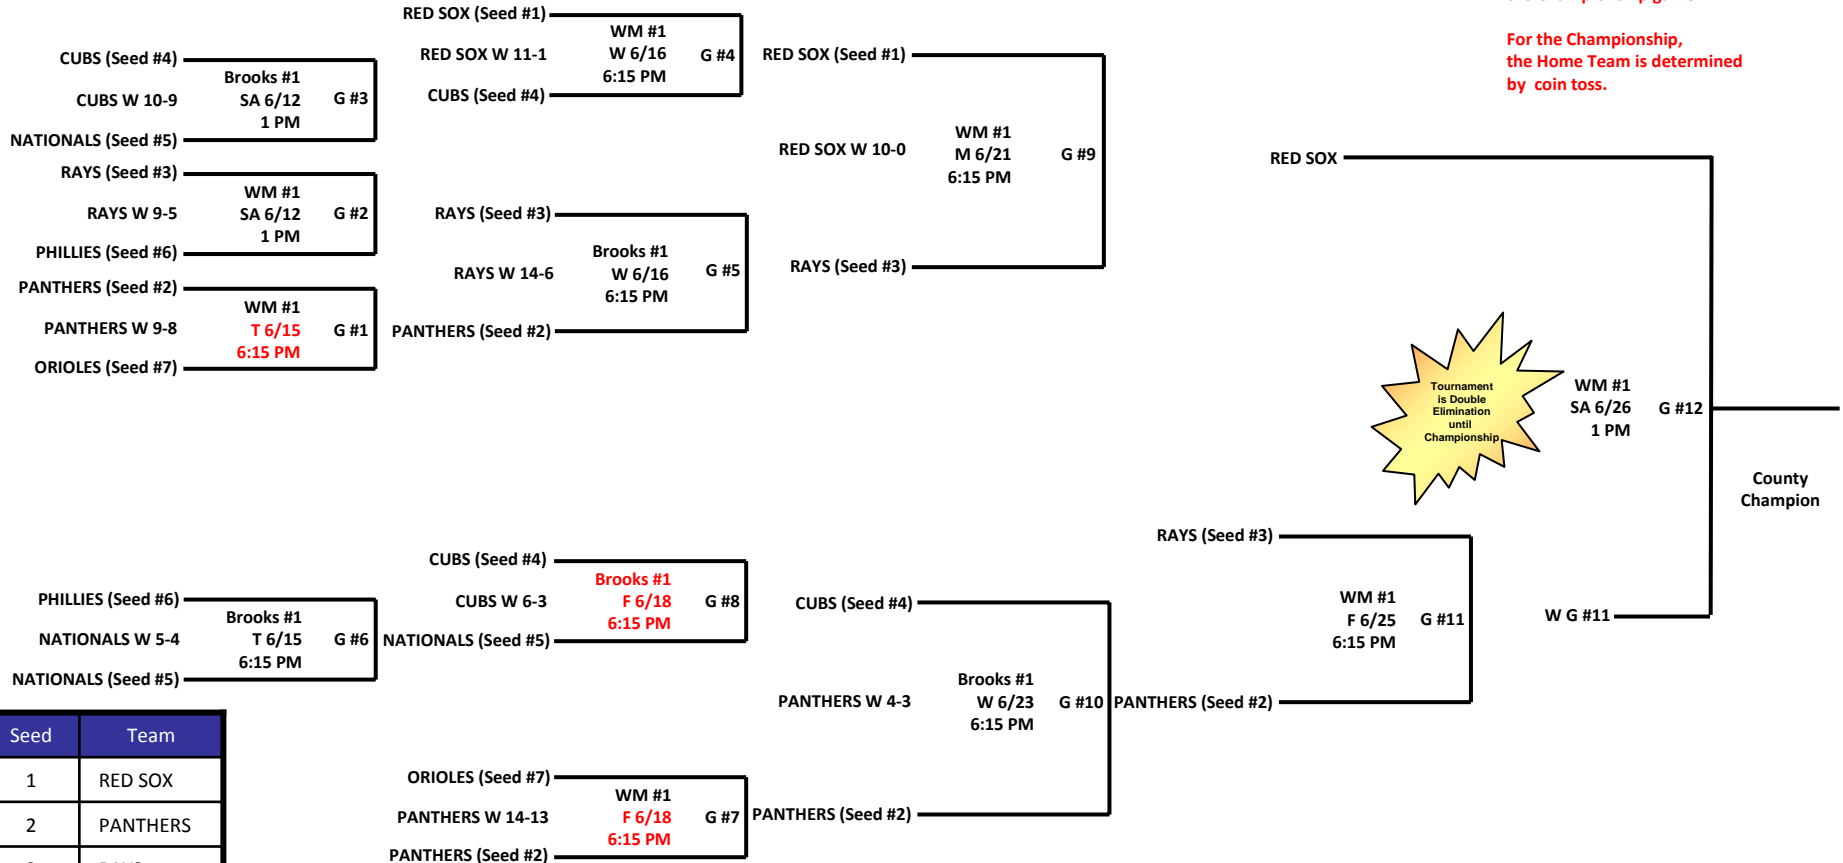

# Spring 2010 SBL --- Prep EOS Tournament Bracket

The Higher Seed is the Home Team until the Championship game.

For the Championship, the Home Team is determined by coin toss.

Seed	Team
1	RED SOX
2	PANTHERS
3	RAYS
4	CUBS
5	NATIONALS
6	PHILLIES
7	ORIOLES

- Tournament Pitching Rules:**
- 1) Balks – Tournaments – No Warnings are given in either Prep or BRL leagues.
  - 2) No pitcher in tournament play shall be allowed to pitch more than seven (7) innings in any two successive games.
  - 3) A strict pitch count of ninety (90) for Prep and one-hundred (100) for Babe Ruth pitches per game, per pitcher shall be enforced.
  - 4) There is no “clean slate” on innings pitched for the Championship game... rule #2 applies.