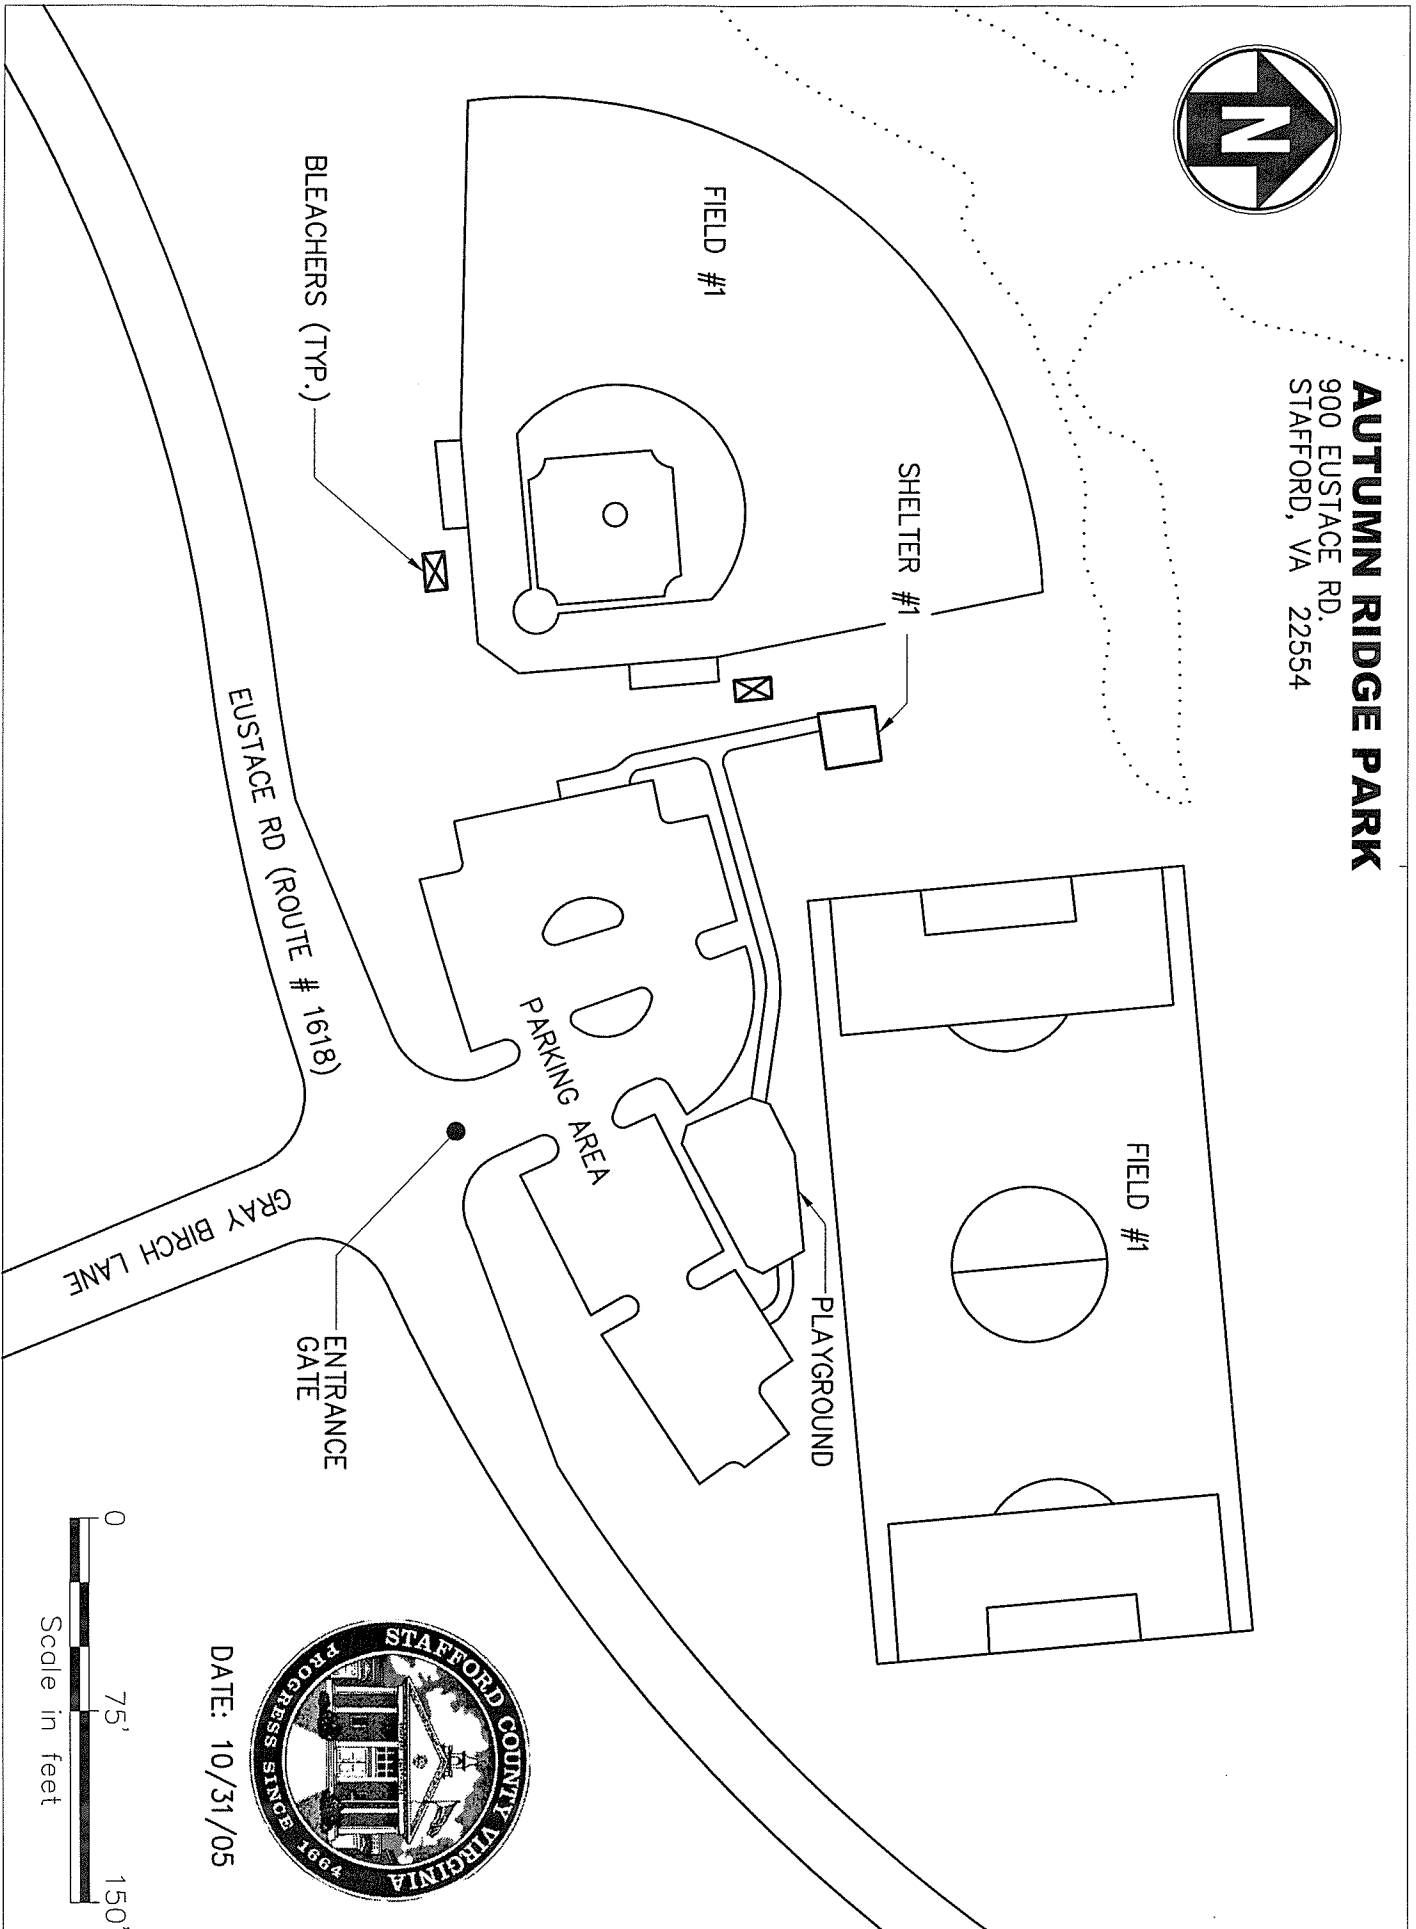

AUTUMN RIDGE PARK
900 EUSTACE RD.
STAFFORD, VA 22554

DATE: 10/31/05